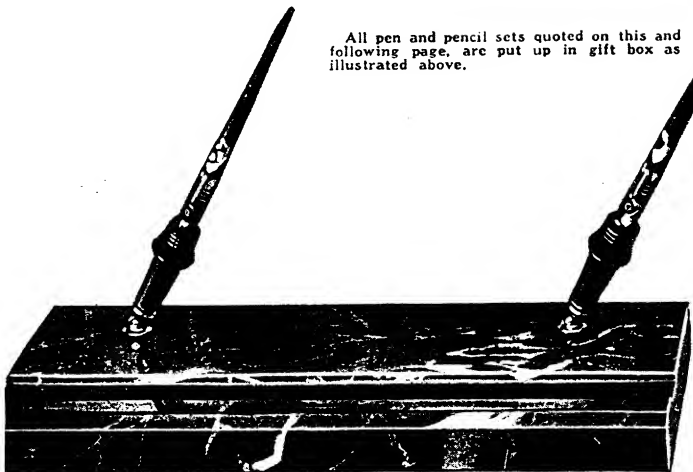

All pen and pencil sets quoted on this and following page, are put up in gift box as illustrated above.